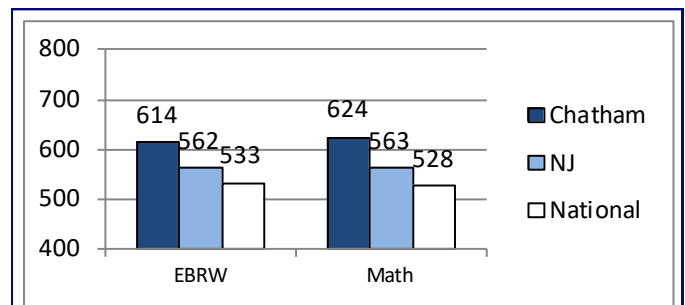

SAT Scores 2021 (2022 scores pending release)