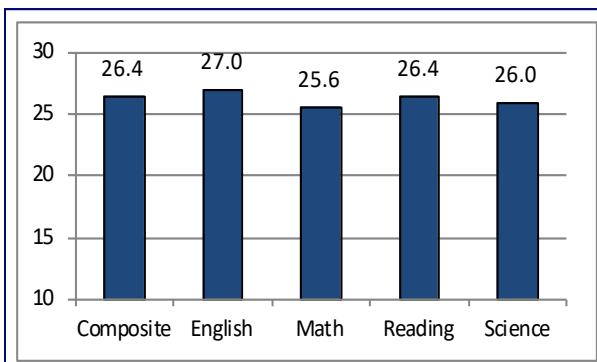

Number of AP Students and Exams Completed

	2019	2020	2021	2022
Total AP Students	495	524	514	513
# Exams	953	1058	1080	1080

AP Courses Offered

2-D Studio Art	European History	Seminar
3-D Studio Art	French Language	Research
Art History	and Culture	Spanish Language
Biology	German Language	Spanish Literature
Calculus AB	Government and	Statistics
Calculus BC	Politics, U.S.	U.S. History
Chemistry	Human Geography	World History
Chinese Language	Macroeconomics	
and Culture	Microeconomics	
Computer Science A	Physics I	
Comp Sci Principles	Physics II	
English Language	Physics C: Mech.	
English Literature	Physics C: Elec.	
Environmental Sci	Psychology	

Percentage of Students Scoring 3 or Higher

AP Scholar

AP	Scholar	Honor	Distinction	Capstone	Seminar & Research Certificate
#	76	44	104	4	1
Avg Score	3.53	3.90	4.27	3.56	3.60

ACT and SAT Reasoning Tests

ACT Scores 2022