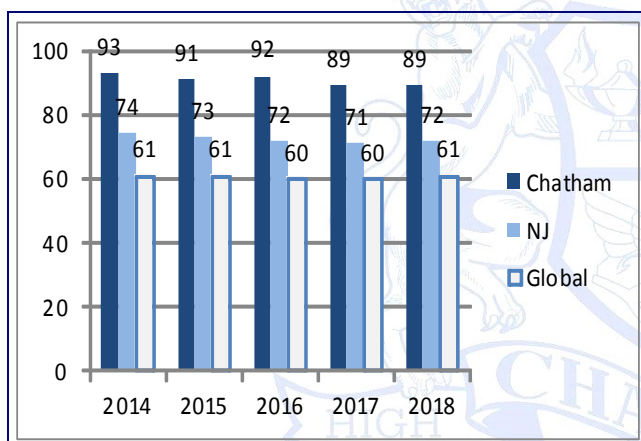

Percentage of Students Scoring 3 or Higher