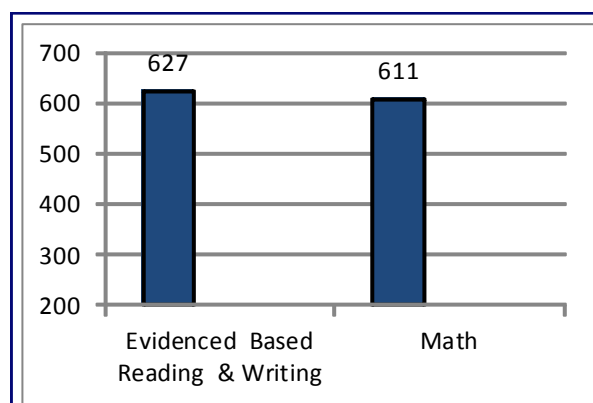

SAT Scores, Class of 2018