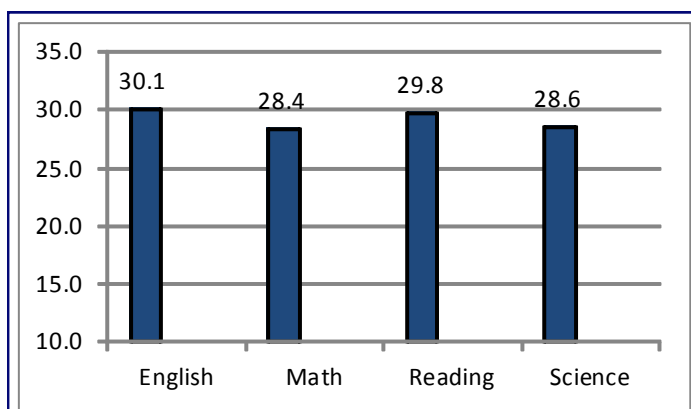

ACT and SAT Reasoning Tests

ACT Scores, Class of 2018