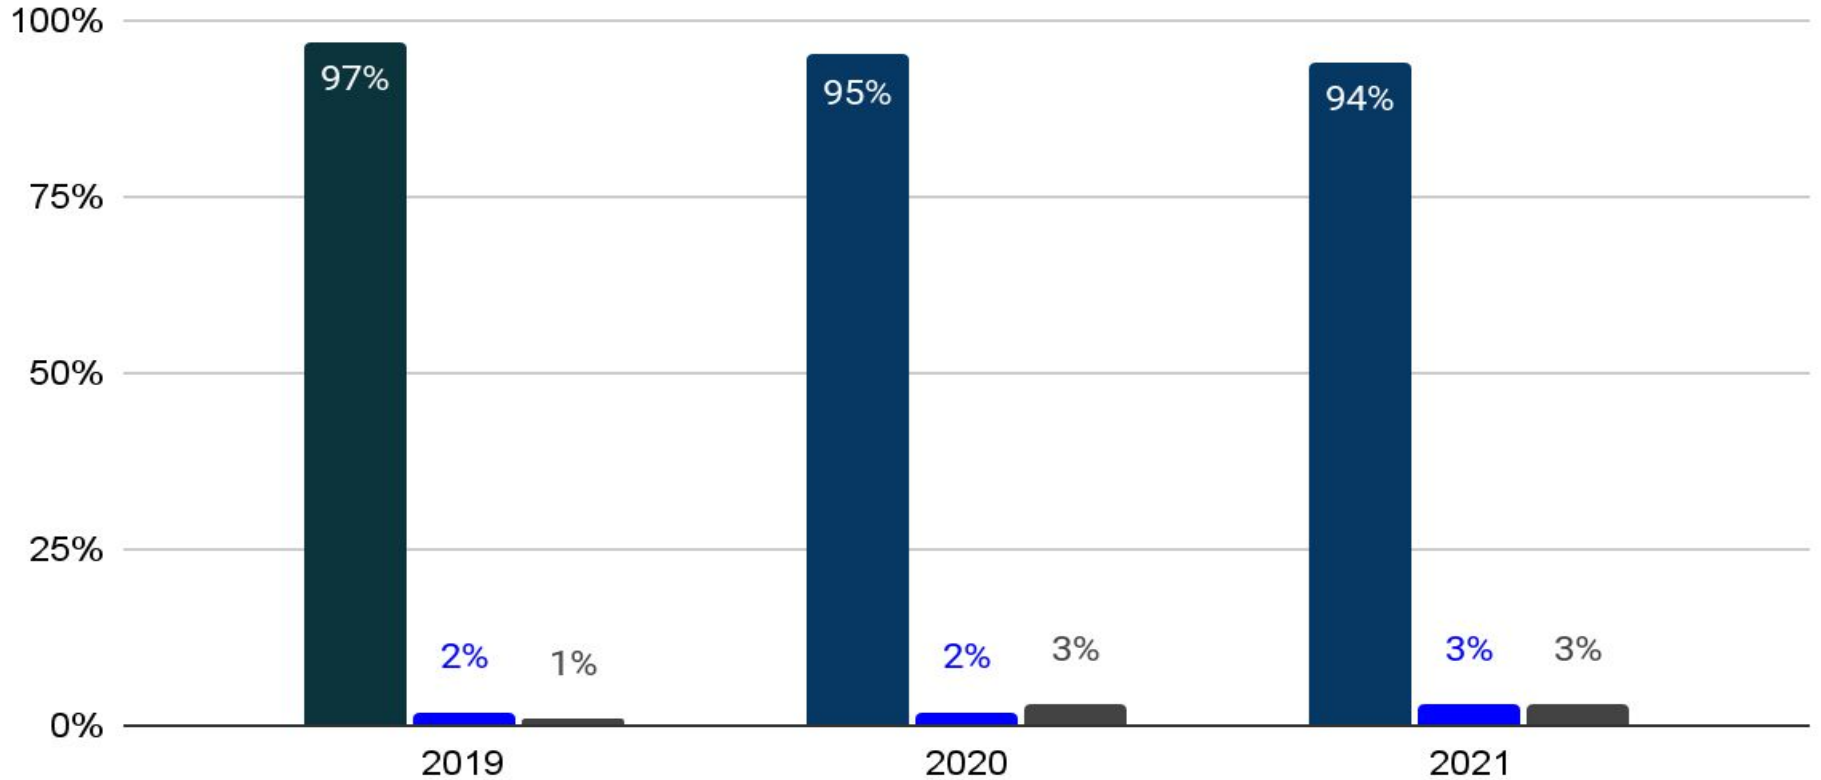

Chatham High School Annual Report on Graduates Class of 2021

Presented By:

Douglas Walker, Ph.D.
Assistant Principal

Post CHS Plans

N= 360

■ Four Year ■ Two Year ■ Other

GPA Distribution

N=360