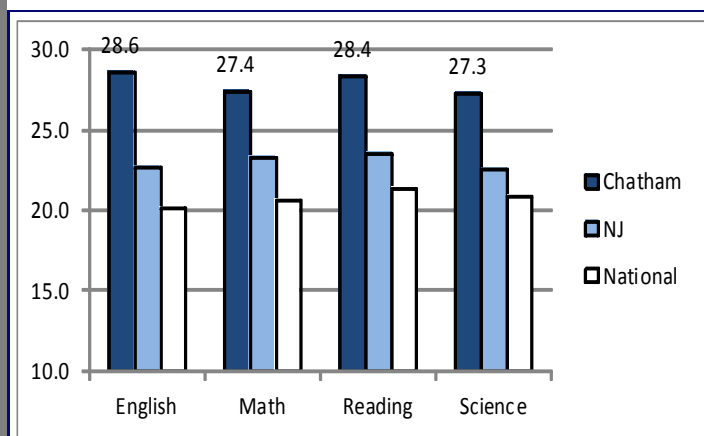

ACT Scores, Class of 2016

SAT Scores, Class of 2016