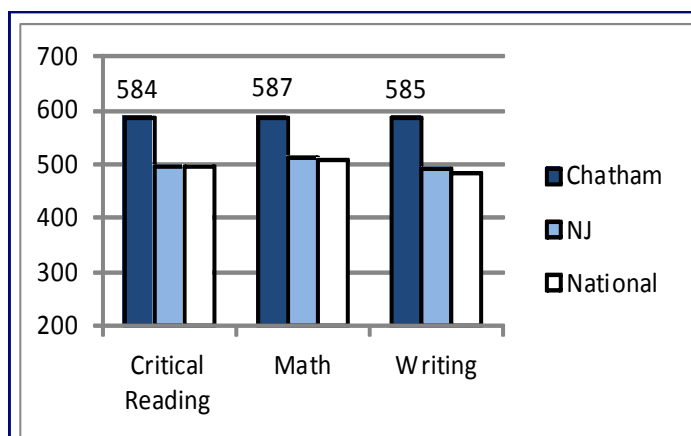

ACT Scores, Class of 2016

SAT Scores, Class of 2016