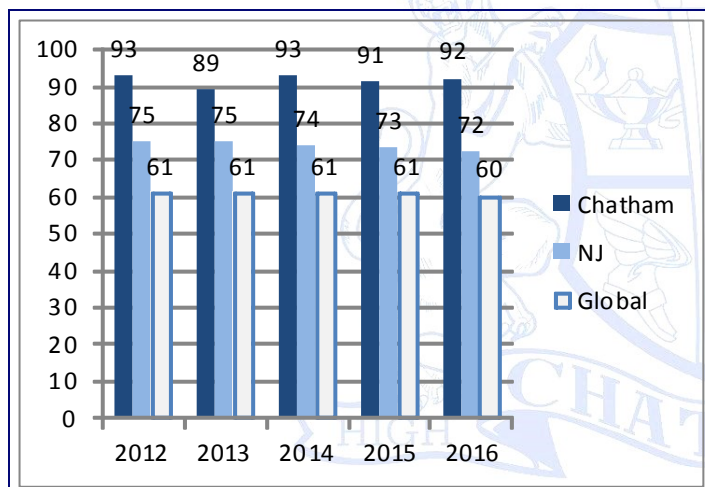

Number of AP Students and Exams Completed

AP Courses Offered

2-D Studio Art	English Literature & Composition	Macroeconomics
3-D Studio Art	Environmental Science	Microeconomics
Art History	European History	Physics I
Biology	French Language and Culture	Physics II
Calculus AB	German Language and Culture	Physics C: Mech.
Calculus BC	Government and Politics, U.S.	Physics C: Elec.
Chemistry	Human Geography	Psychology
Chinese Language and Culture		Spanish Language
Computer Science A		Spanish Literature
English Language & Composition		Statistics
		U.S. History
		World History

Percentage of Students Scoring 3 or Higher

SAT Subject Tests

Subject	Mean Scores		
	2014	2015	2016
Biology - E	580	616	660
Biology - M	640	698	695
Chemistry	662	661	649
Literature	664	677	669
Mathematics Level 1	648	653	677
Mathematics Level 2	708	700	720
Physics	682	697	681
U.S. History	699	692	695
World History	626	635	651